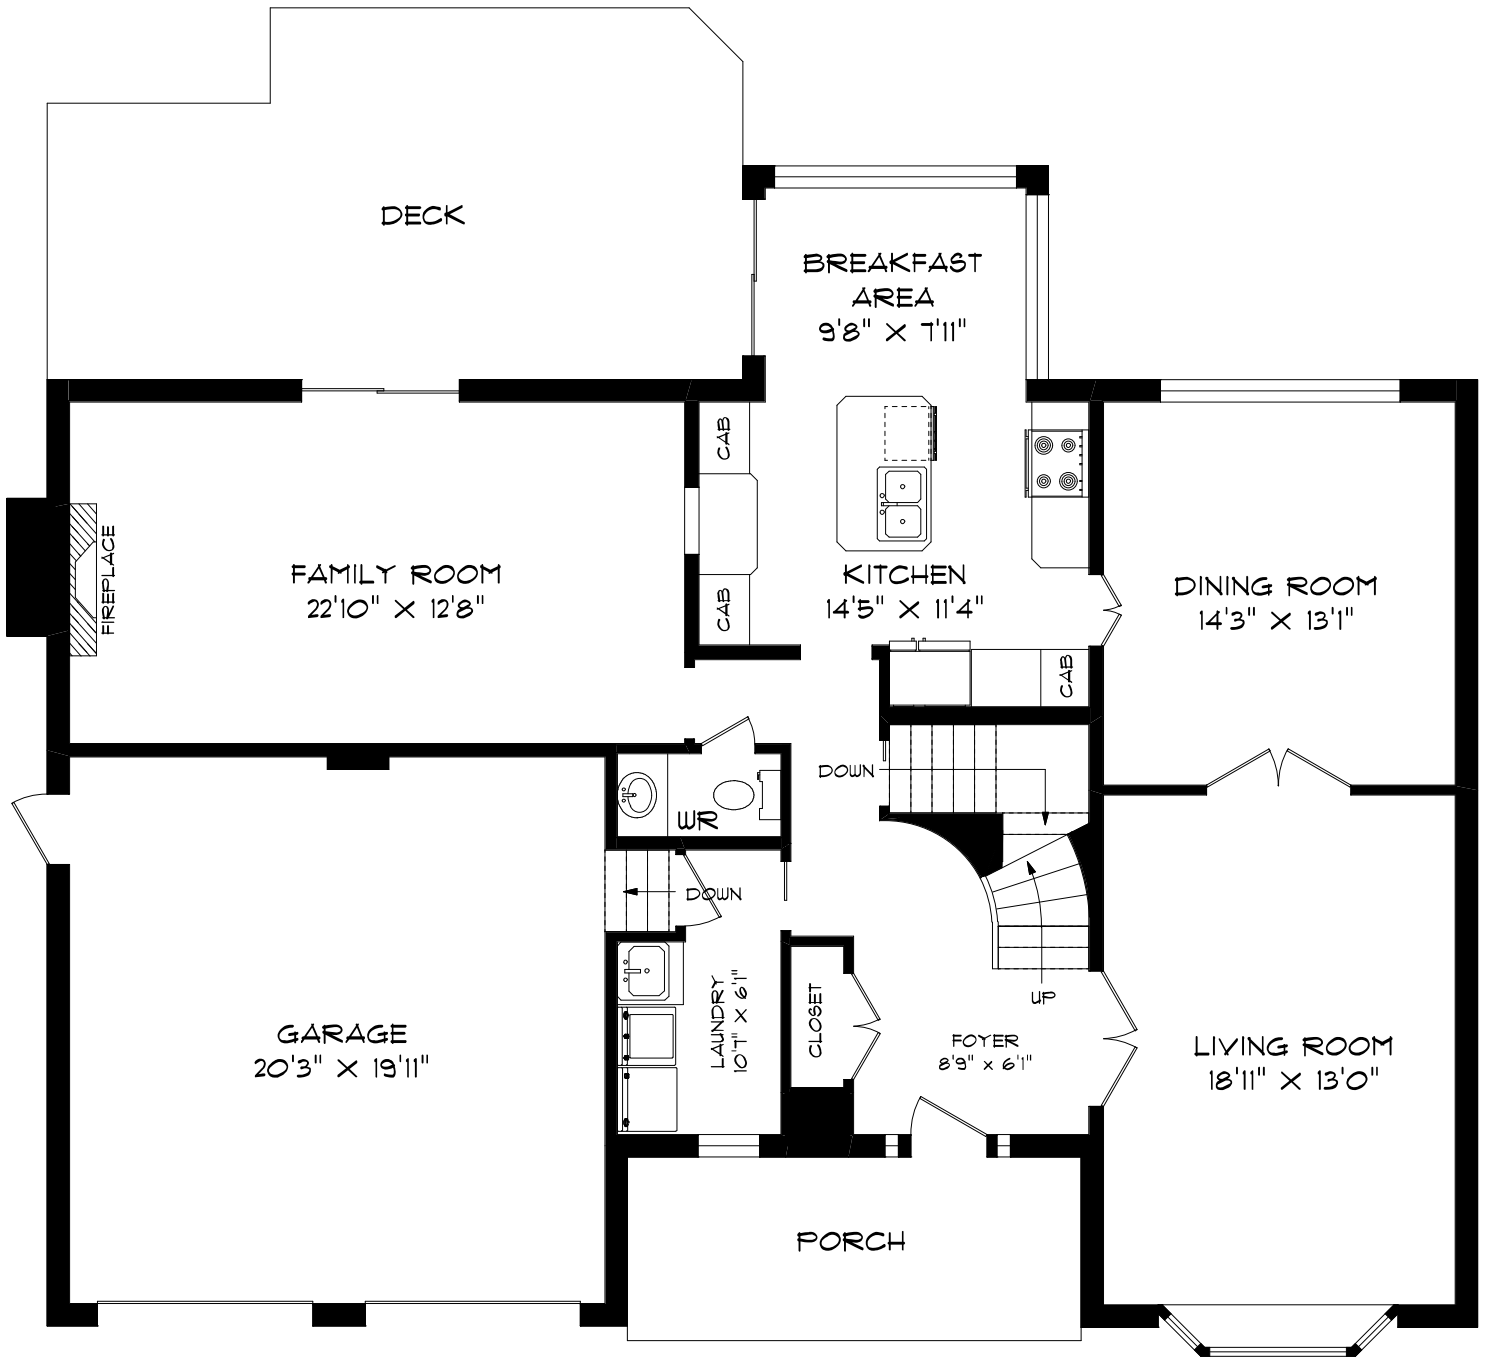

1401 BUNSDEN AVENUE

MAIN FLOOR
1414 SQUARE FEET

PHONE 905-271-7010
FAX 905-271-4468
PLANS@PLANITMEASURING.COM

MEASURED ON JULY 9, 2014
ROOM SIZES SHOULD BE CONSIDERED APPROXIMATE
SINCE MEASUREMENTS ARE SUBJECT TO CERTIFICATION.
© 2014 PLANIT MEASURING