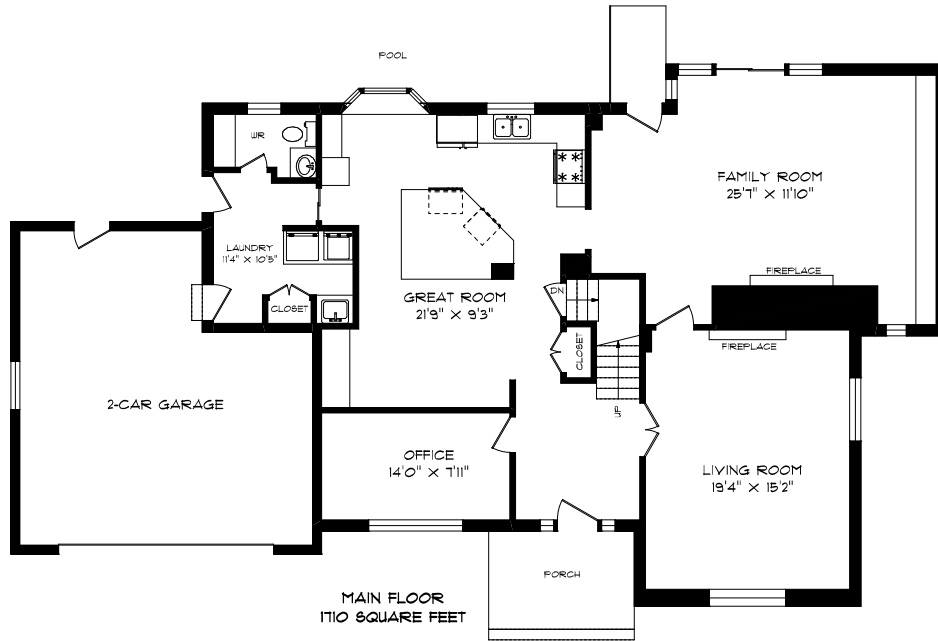

334 CAREY COURT

LOWER LEVEL
1331 SQUARE FEET

MAIN FLOOR
1710 SQUARE FEET

SECOND FLOOR
1168 SQUARE FEET

PHONE 905-271-7010
FAX 905-271-4468
PLANS@PLANITMEASURING.COM

Professional Engineers
Ontario

AUTHORISED BY THE
ASSOCIATION OF PROFESSIONAL ENGINEERS OF ONTARIO
TO OFFER PROFESSIONAL ENGINEERING SERVICES.

MEASURED ON DECEMBER 1, 2016
ROOM SIZES SHOULD BE CONSIDERED APPROXIMATE
SINCE MEASUREMENTS ARE SUBJECT TO CERTIFICATION.

© 2016 PLANIT MEASURING®