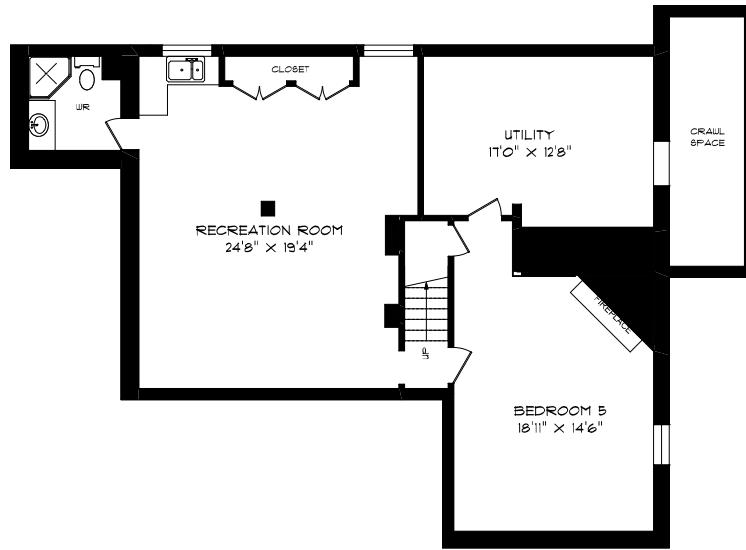

334 CAREY COURT

LOWER LEVEL
1331 SQUARE FEET

MAIN FLOOR
1710 SQUARE FEET

SECOND FLOOR
1168 SQUARE FEET

PHONE 905-271-7010
FAX 905-271-4468
PLANS@PLANITMEASURING.COM

Professional Engineers
Ontario

AUTHORISED BY THE
ASSOCIATION OF PROFESSIONAL ENGINEERS OF ONTARIO
TO OFFER PROFESSIONAL ENGINEERING SERVICES.

MEASURED ON DECEMBER 1, 2016
ROOM SIZES SHOULD BE CONSIDERED APPROXIMATE
SINCE MEASUREMENTS ARE SUBJECT TO CERTIFICATION.

© 2016 PLANIT MEASURING®