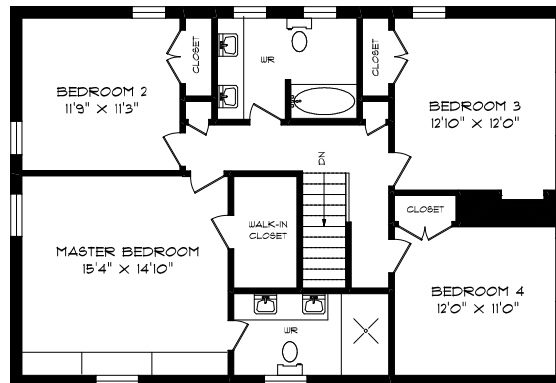

334 CAREY COURT

LOWER LEVEL
1331 SQUARE FEET

MAIN FLOOR
1710 SQUARE FEET

SECOND FLOOR
1168 SQUARE FEET

PHONE 905-271-7010
FAX 905-271-4468
PLANS@PLANITMEASURING.COM

Professional Engineers
Ontario

AUTHORISED BY THE
ASSOCIATION OF PROFESSIONAL ENGINEERS OF ONTARIO
TO OFFER PROFESSIONAL ENGINEERING SERVICES.

MEASURED ON DECEMBER 1, 2016
ROOM SIZES SHOULD BE CONSIDERED APPROXIMATE
SINCE MEASUREMENTS ARE SUBJECT TO CERTIFICATION.

© 2016 PLANIT MEASURING®